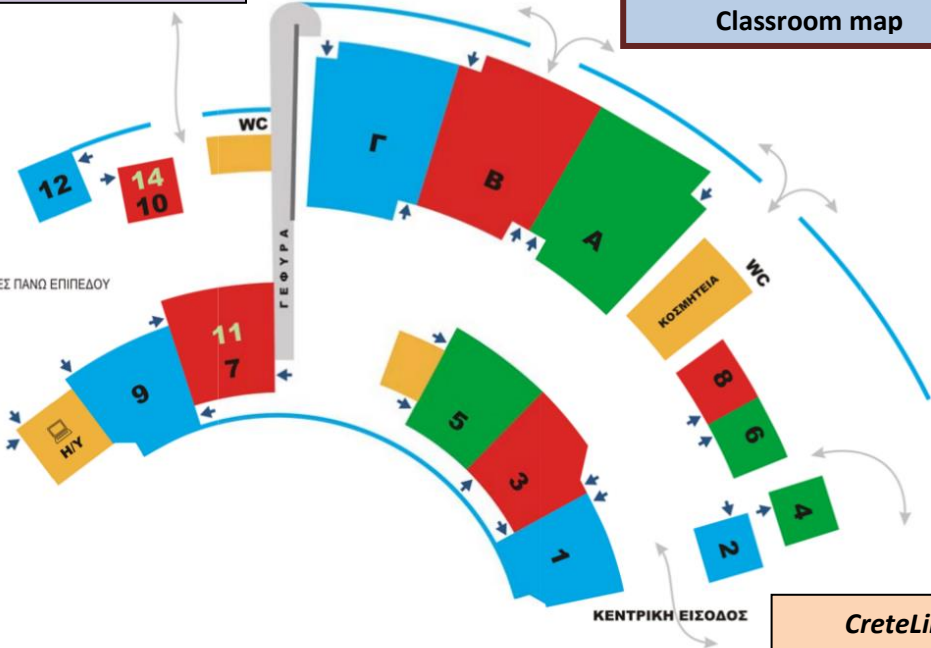

To the library
and
to the Main Cafeteria

School of Philosophy
Classroom map

11, 14 ΑΙΘΟΥΣΕΣ ΠΛΑΝΟ ΕΠΙΠΕΔΟΥ

CreteLing offices,
Registration site
&
CreteLing Cafeteria